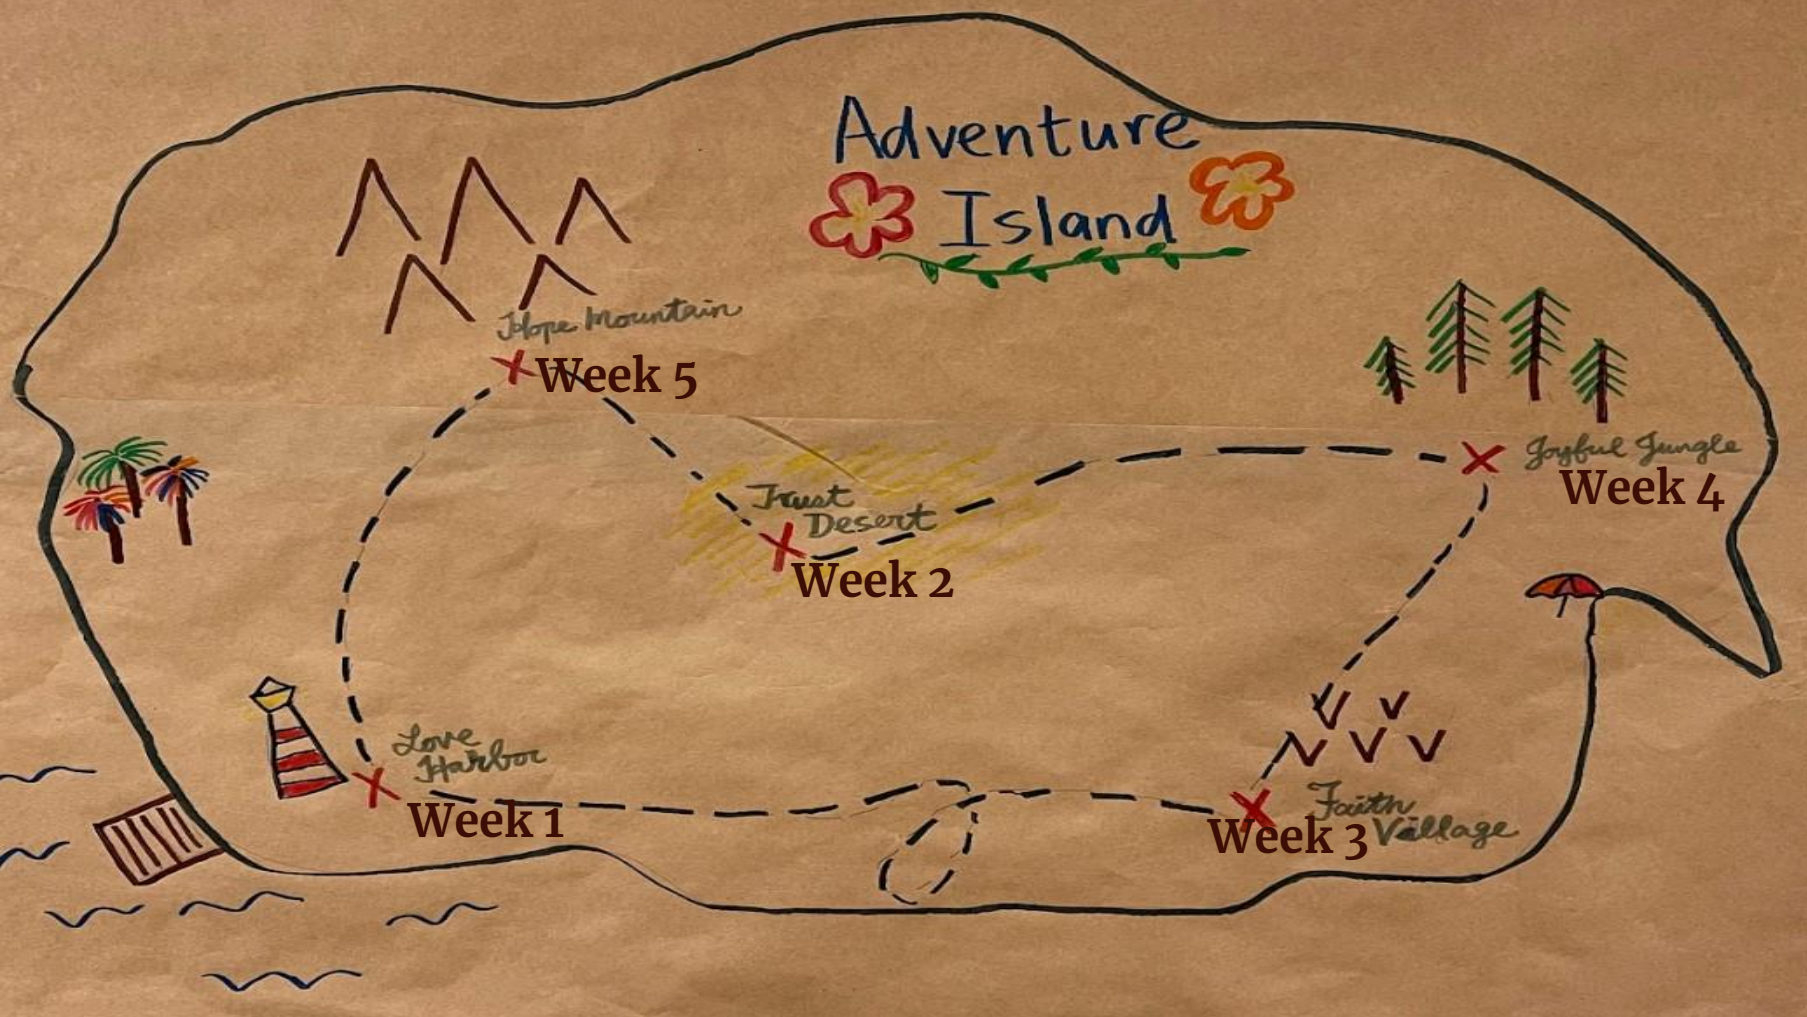

# Adventure Island

Jolpe Mountain

Week 5

Joyful Jungle

Week 4

Frost Desert

Week 2

Love Harbor

Week 1

Faith Village

Week 3

**THE MORNING SHOW & CHAPEL TIME**  
**早會和聖經時間**

**Joe DiMaggio Playground**

**Outdoor Time**  
**戶外活動**

Tug of War

拔河