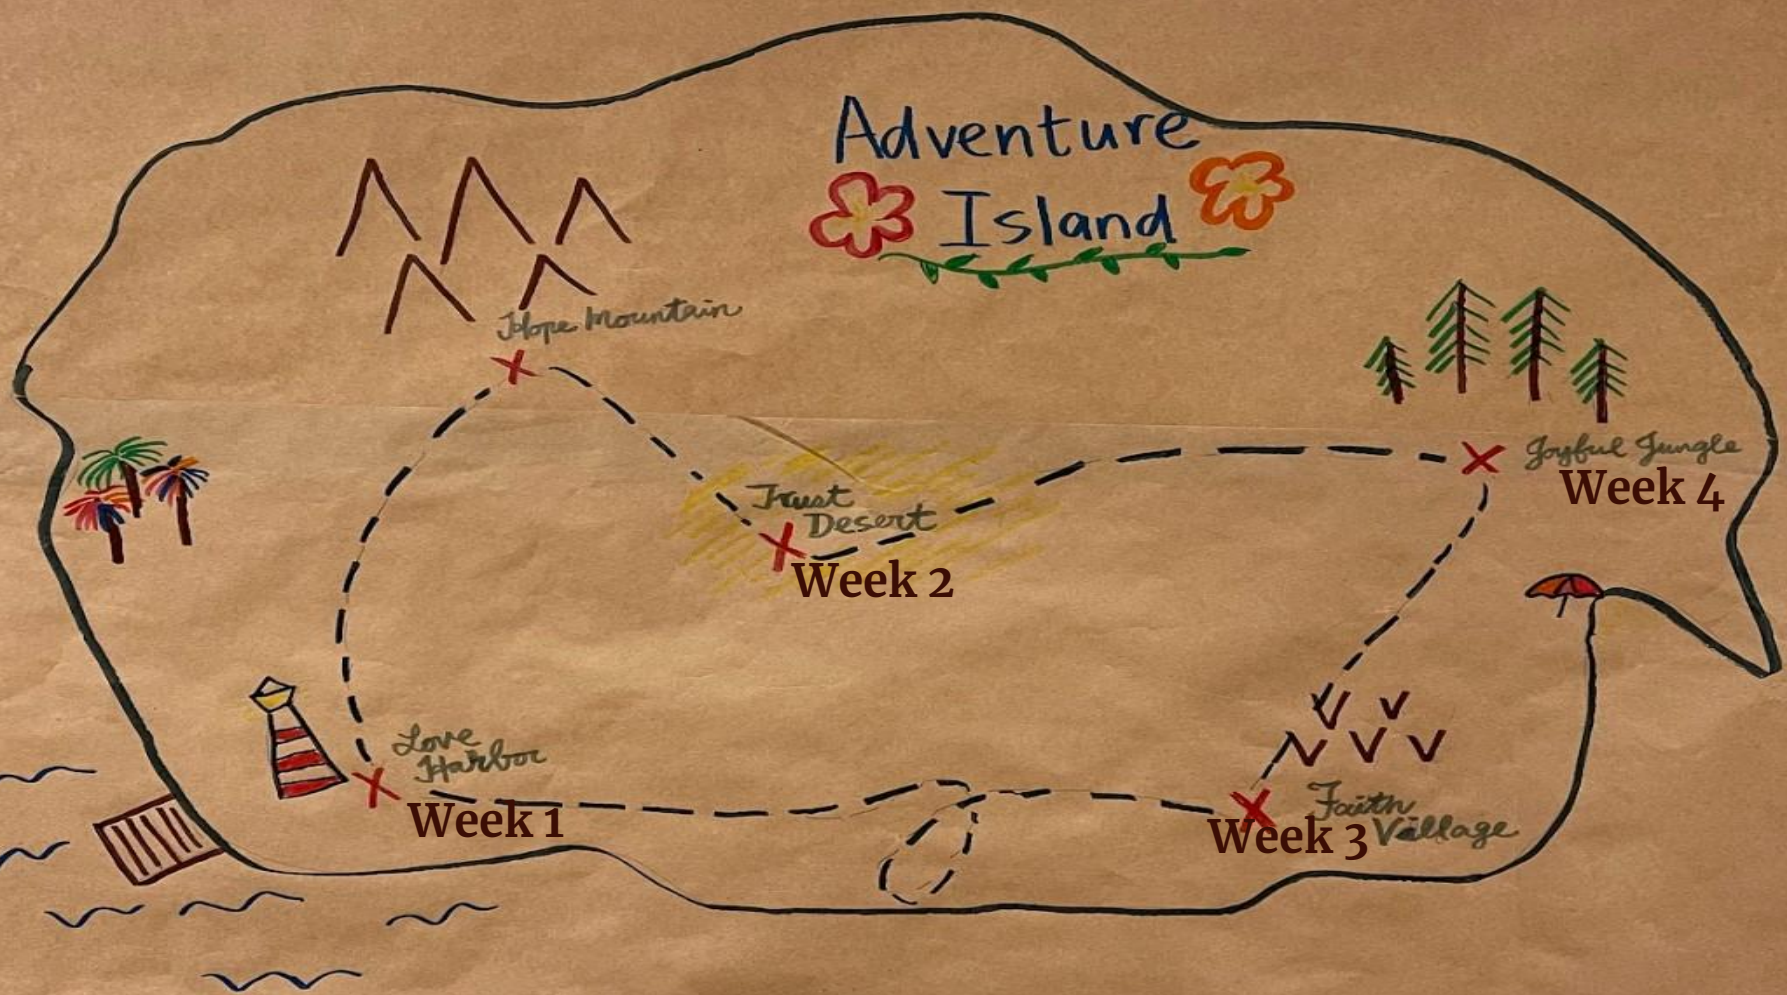

# Adventure Island

Jlope Mountain

Joyful Jungle  
Week 4

Frustr Desert  
Week 2

Faith Village  
Week 3

Love Harbor  
Week 1

**THE MORNING SHOW & CHAPEL TIME**  
**早會和聖經時間**

**THE MORNING SHOW & CHAPEL TIME**  
**早會和聖經時間**

**Joe DiMaggio Playground**

**Outdoor Time**  
**戶外活動**

**Outdoor Time**  
**戶外活動**

**Free Time**  
自由時間

Grow crystals  
from eggshells  
用蛋殼種植水晶

Afternoon Activities  
下午活動

用循環再用物料做的時裝面具

**Afternoon Activities**  
下午活動